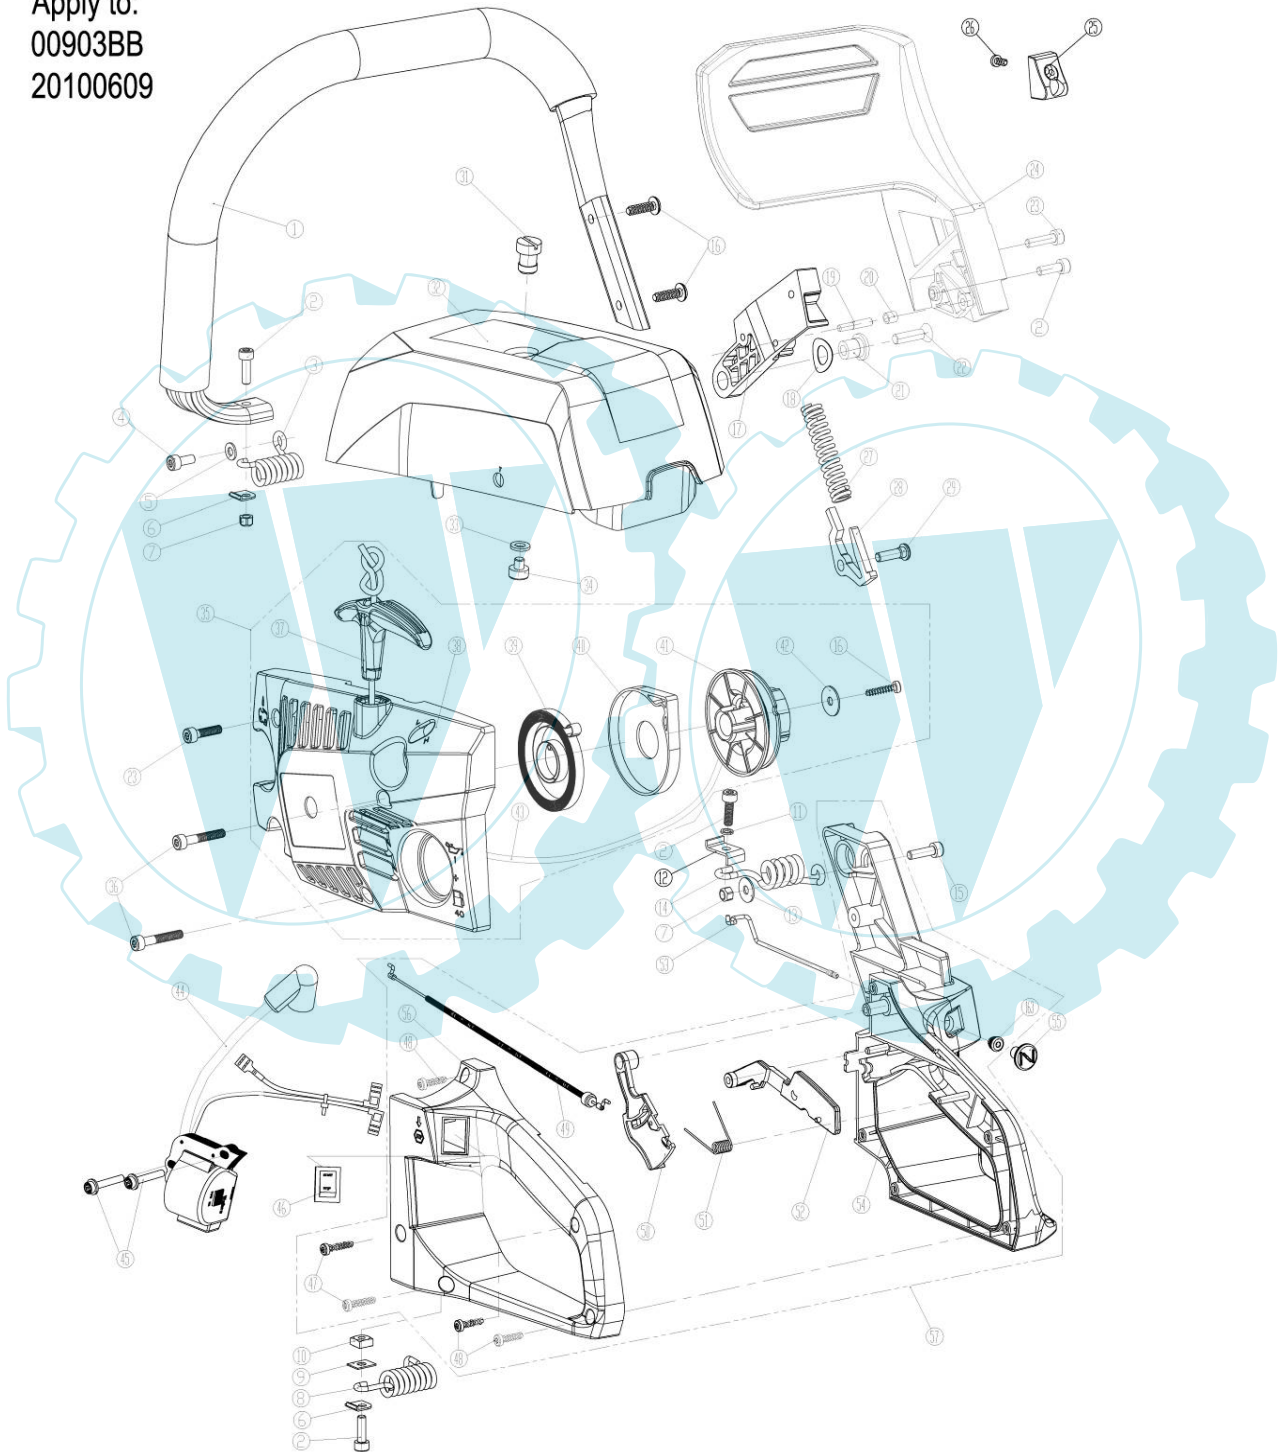

PowerG[®] EXPLOSIVE DRAWING

Petrol chainsaw----PCS46B

File:

Version: 1.0

Model: PCS46B

Apply to:

00903BB

20100609