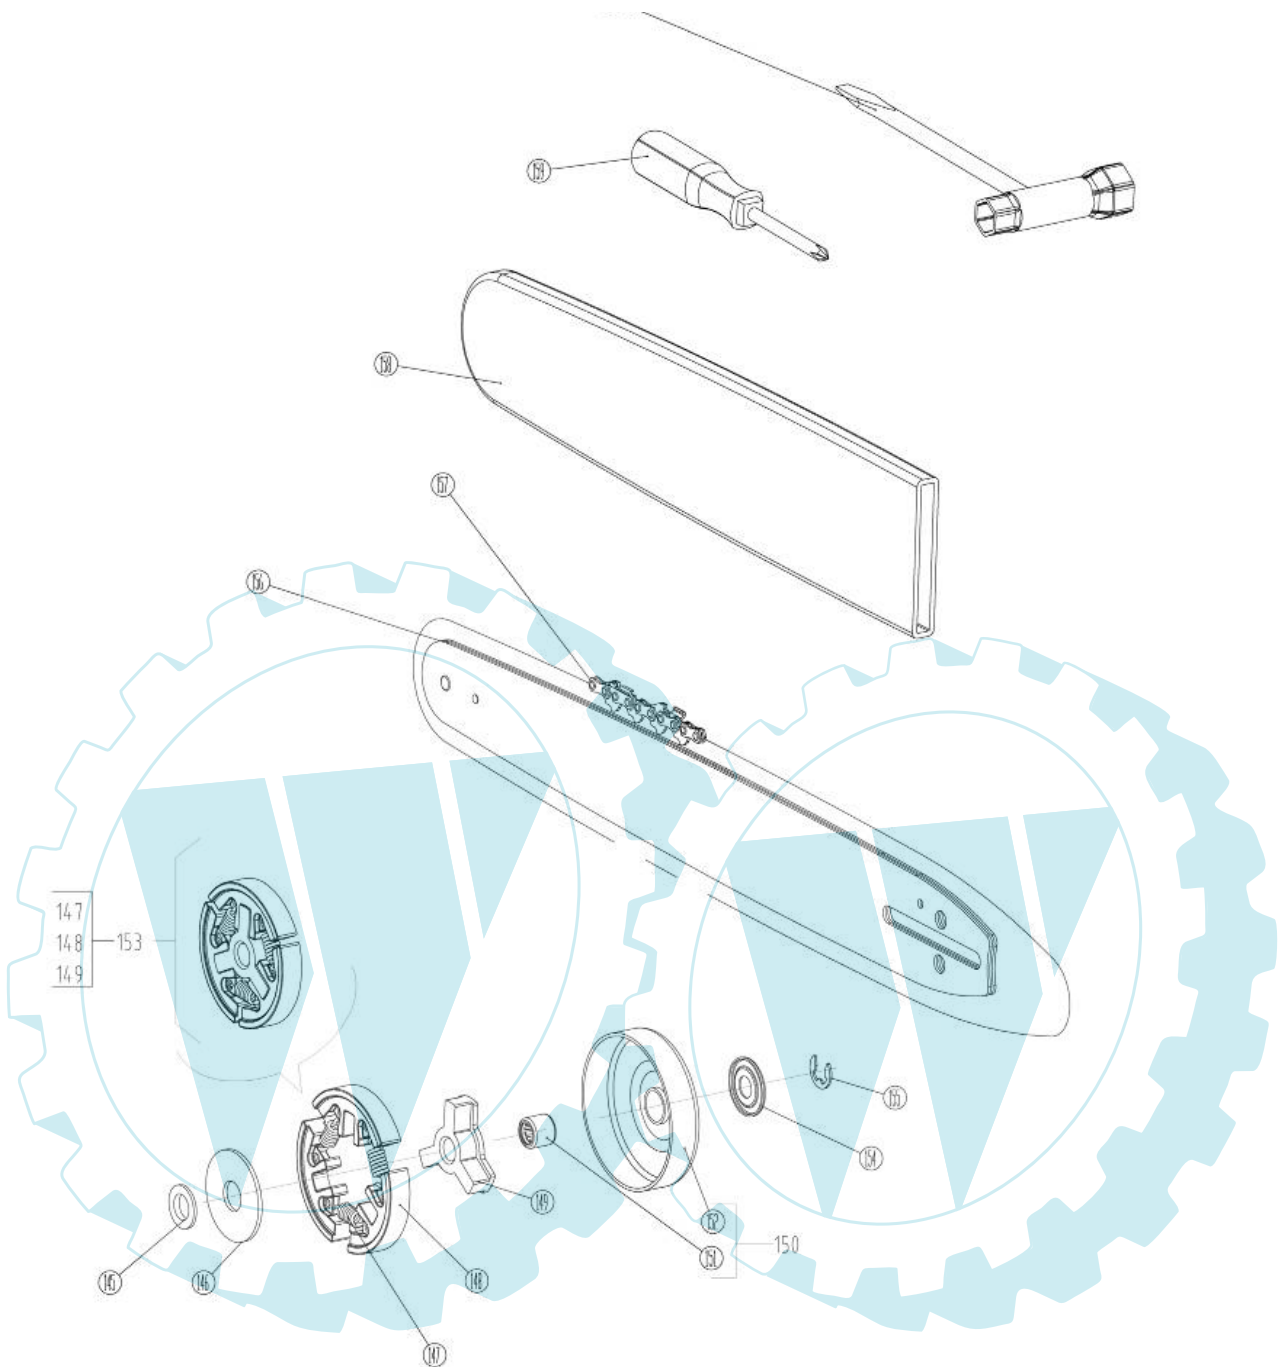

PowerG[®] EXPLOSIVE DRAWING

Petrol chainsaw----PCS46B

File:

Version: 1.0

Model: PCS46B

Apply to:

00903BB

20100609